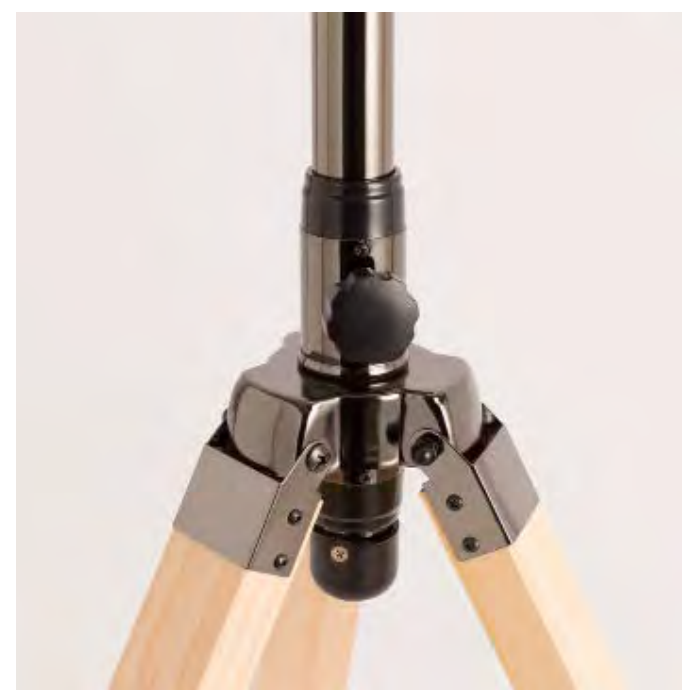

Air Tripod Retro

Ventilador de pie 50W